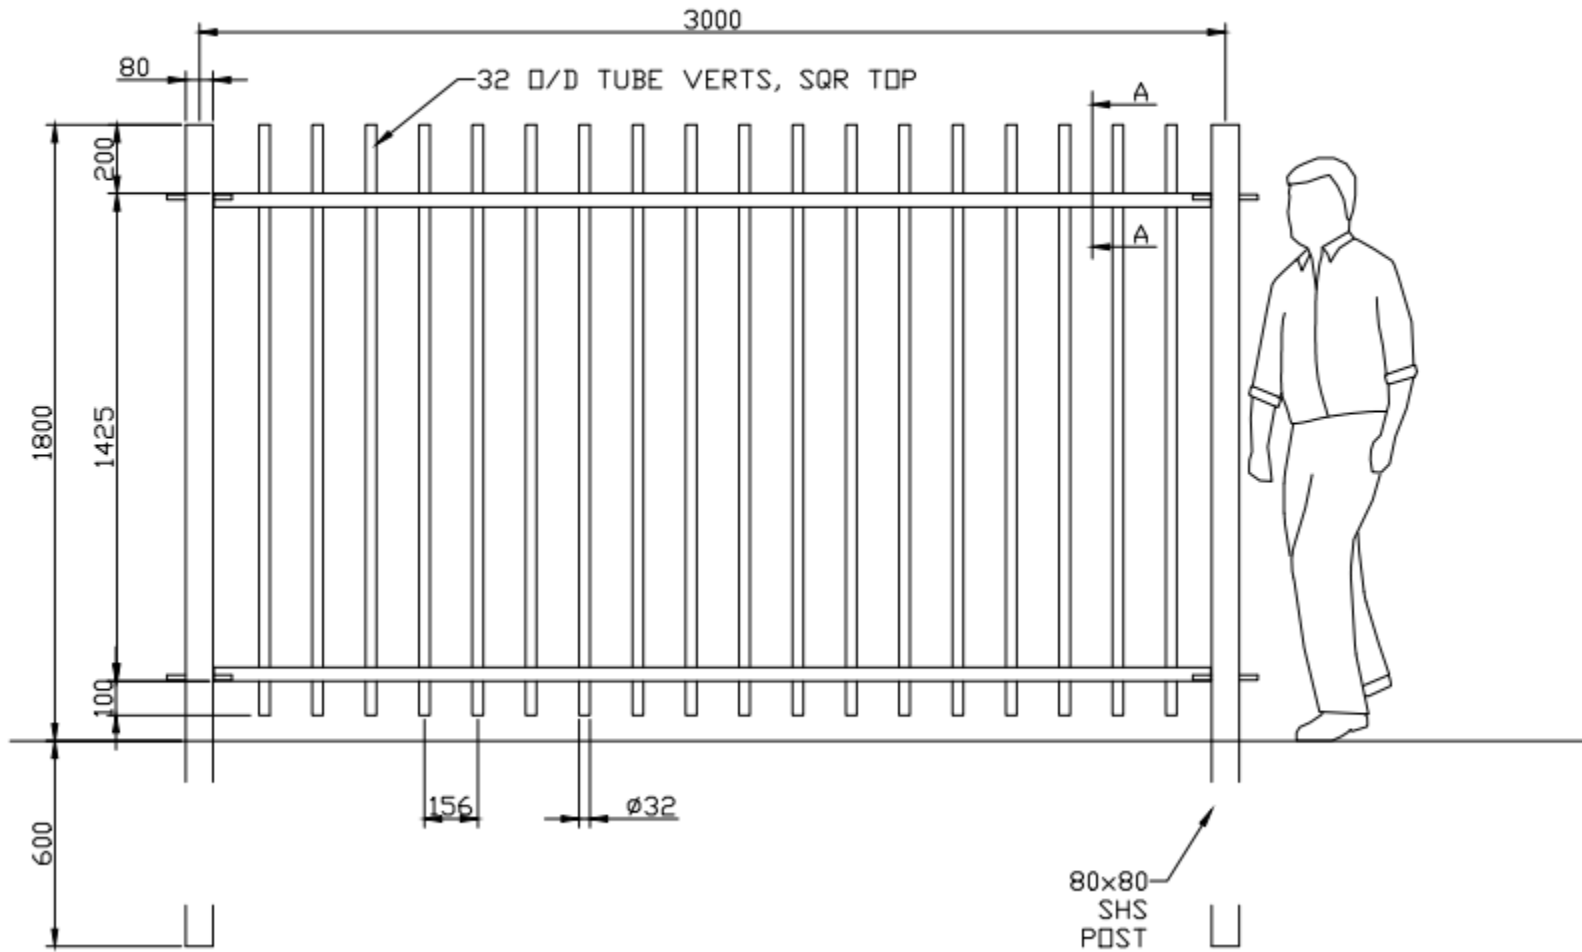

50x15 MASS BLOCK
55 LG WELDED TO
POST. 60x40 RHS
PANEL-RAILS FIT
OVER BLOCKS.

Finish

Customer

Job No.

EMERALD FENCING