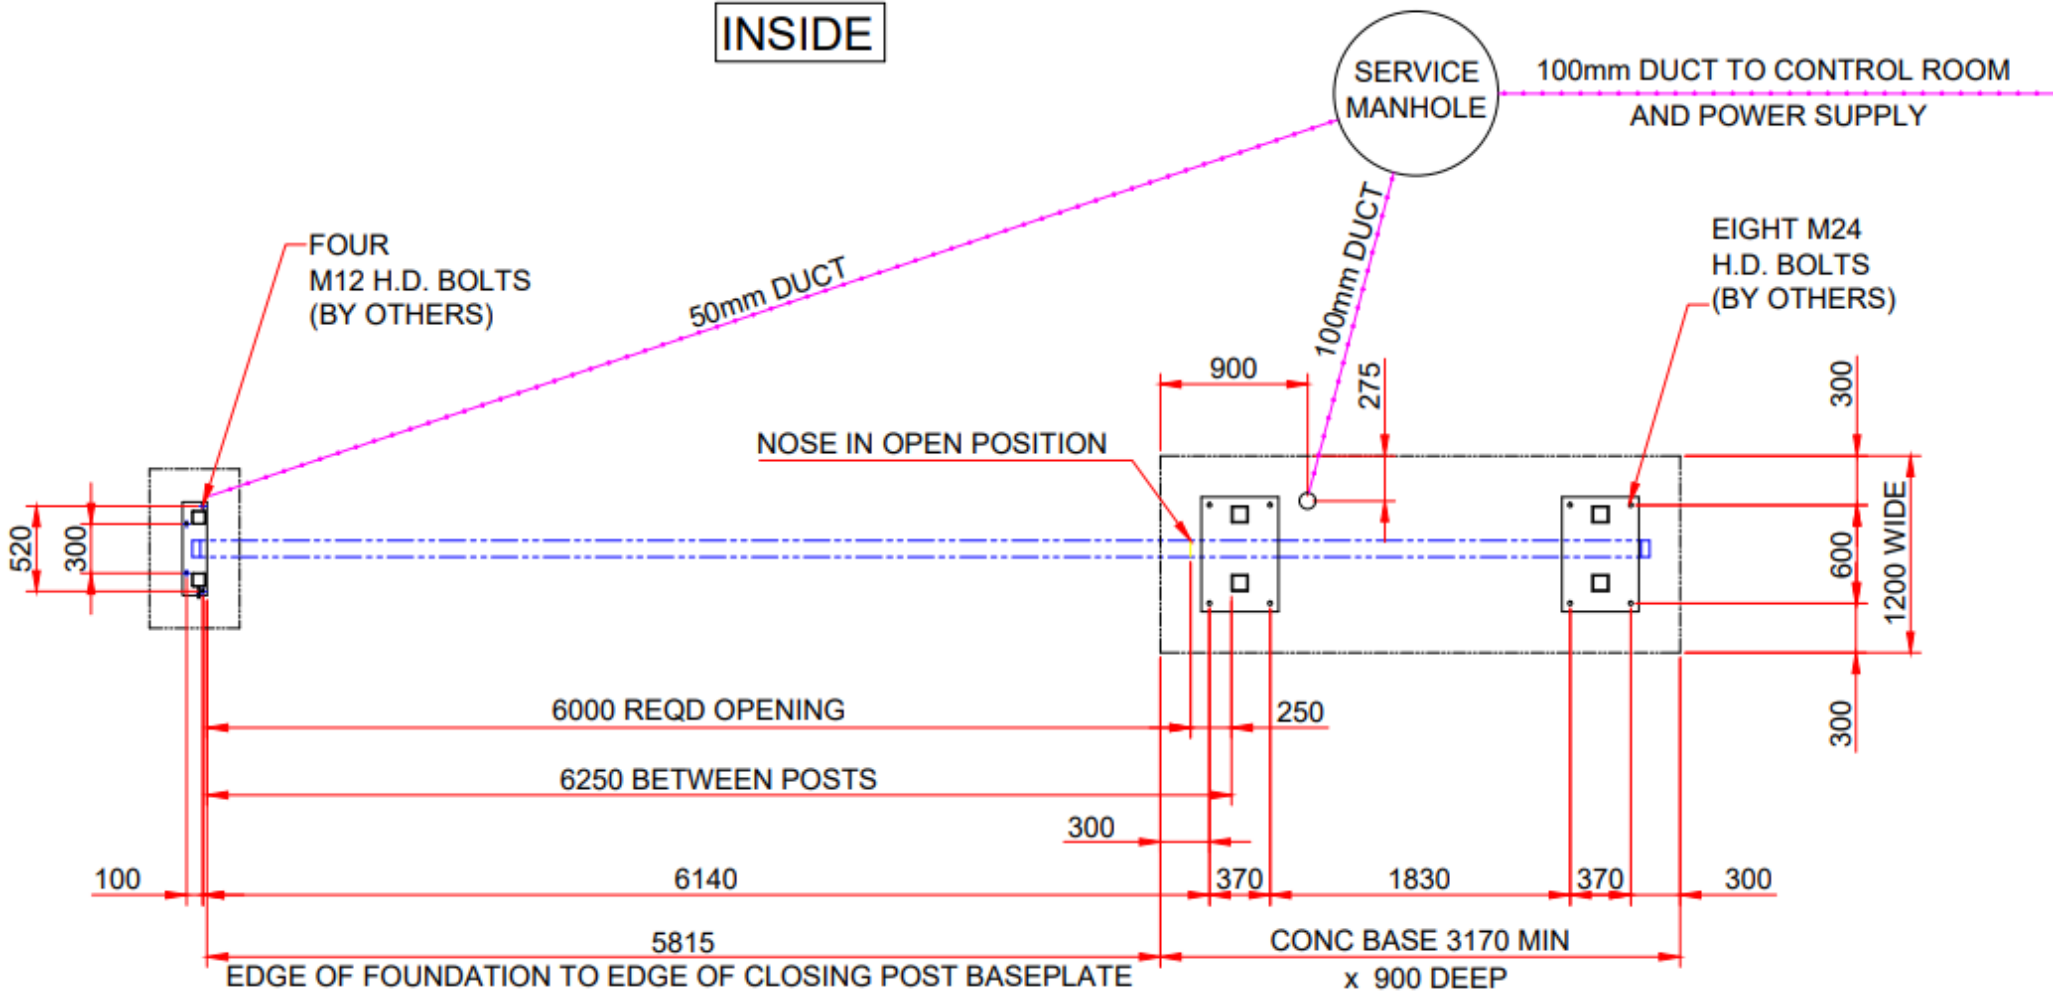

INSIDE

OUTSIDE

Finish  
**Heavy Duty**

6m wide fully automatic gate, closes to left Standard base detail & ducting arrangement

Job No.