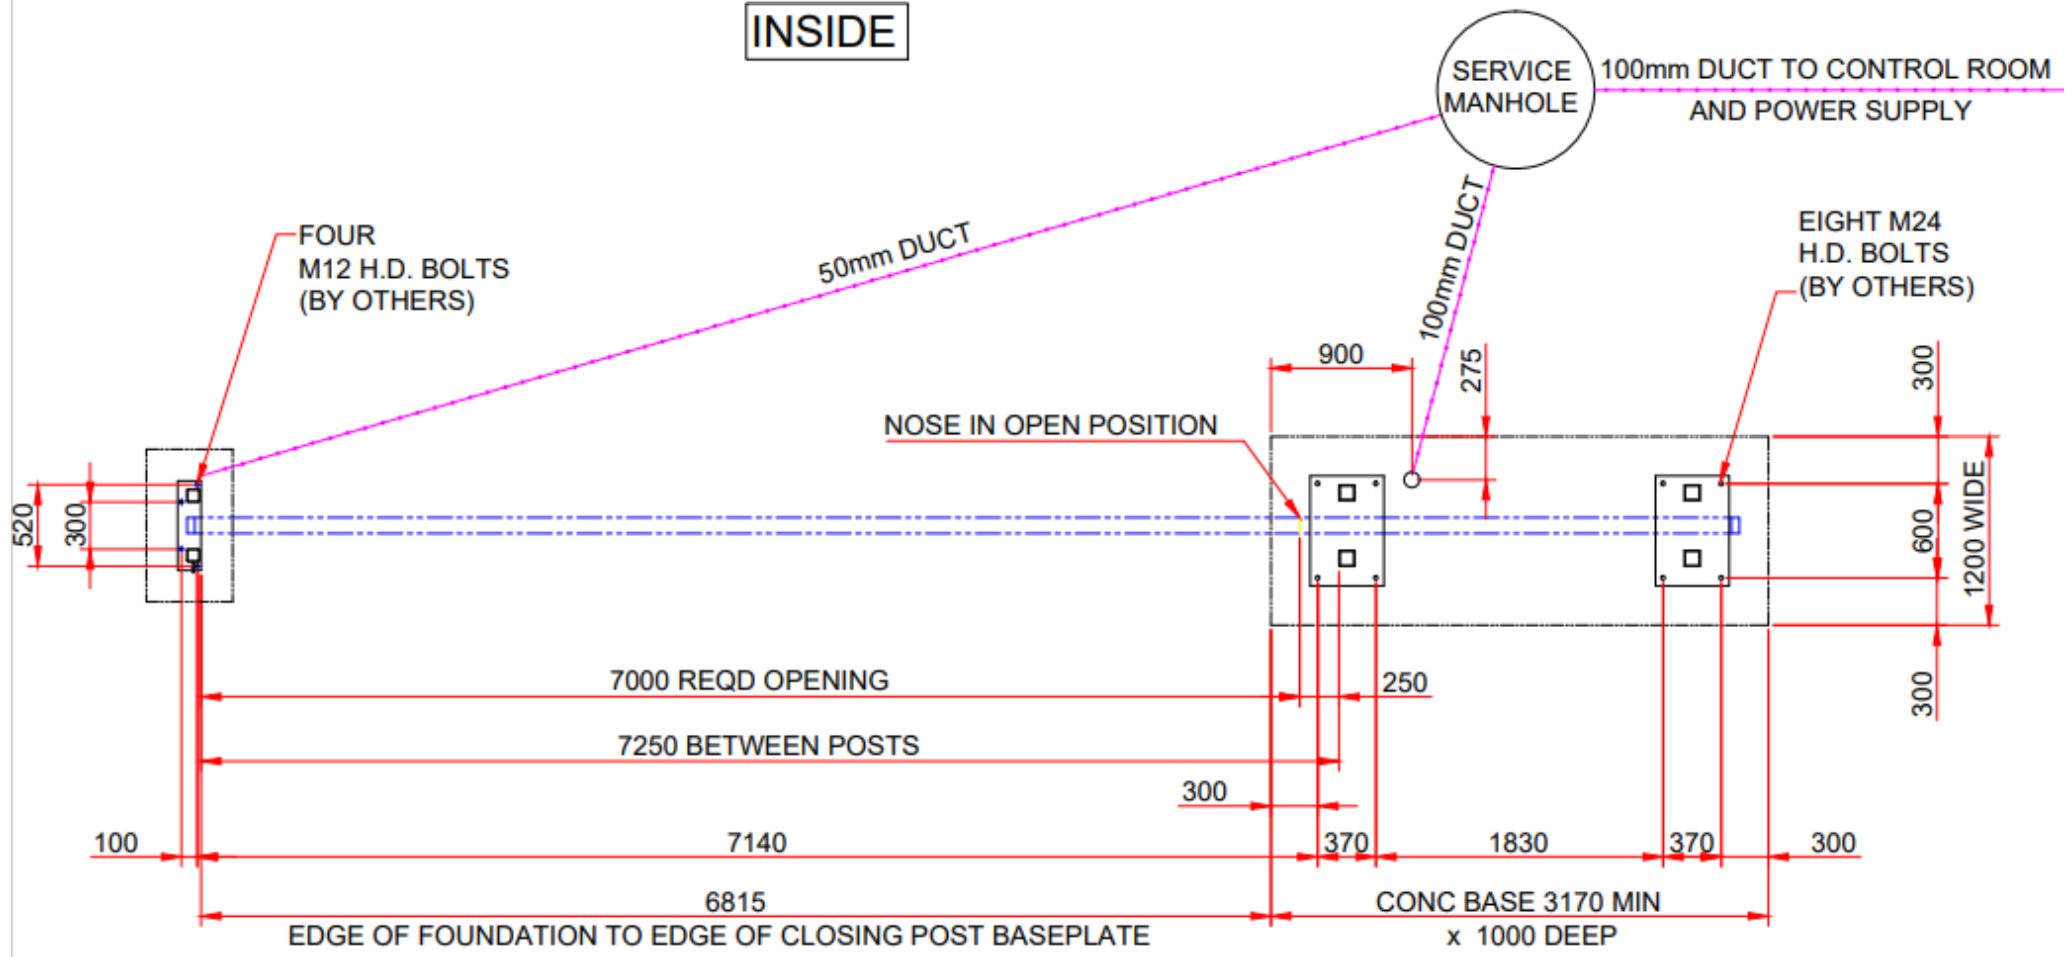

INSIDE

OUTSIDE

	Finish <b>Heavy Duty</b>	7m wide fully automatic gate, closes to left Standard base detail & ducting arrangement	Job No.
---	-----------------------------	--	---------