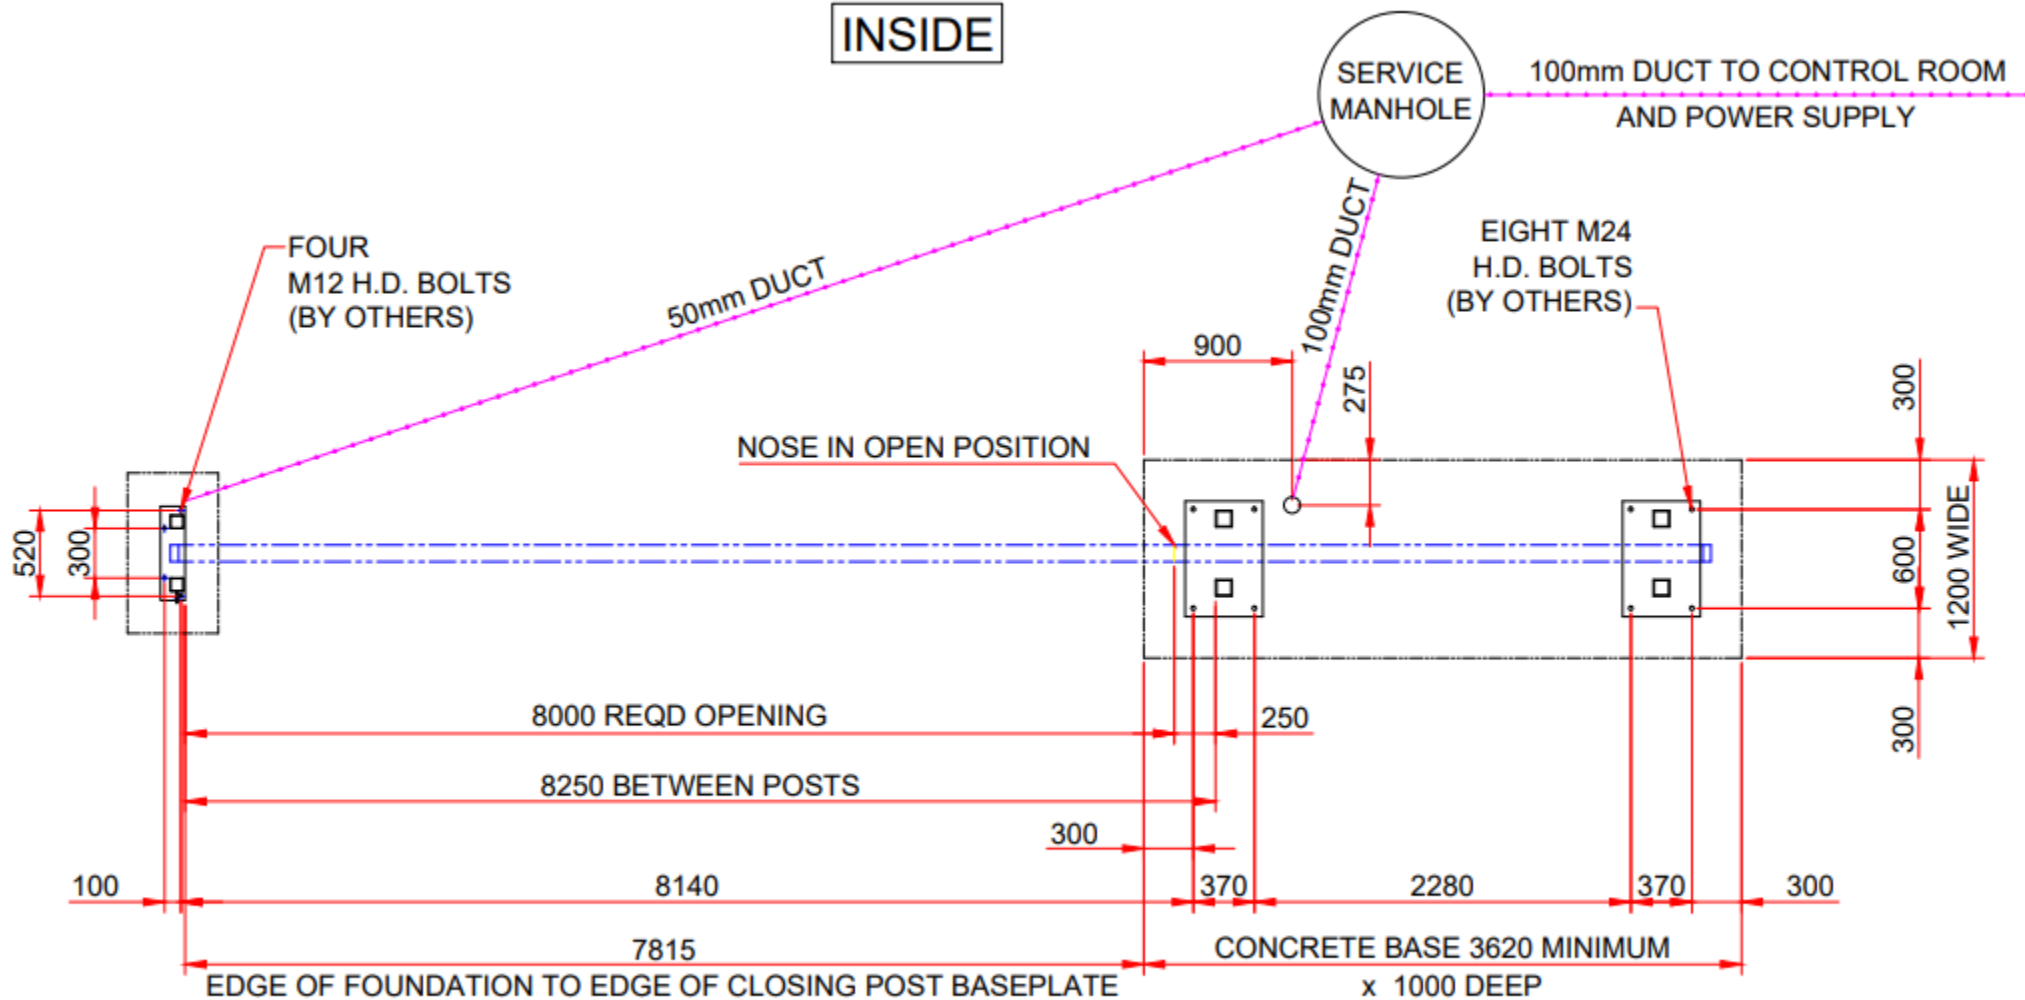

INSIDE

OUTSIDE

	Finish Heavy Duty	8m wide fully automatic gate, closes to left Standard base detail & ducting arrangement	Job No.
---	-----------------------------	--	---------