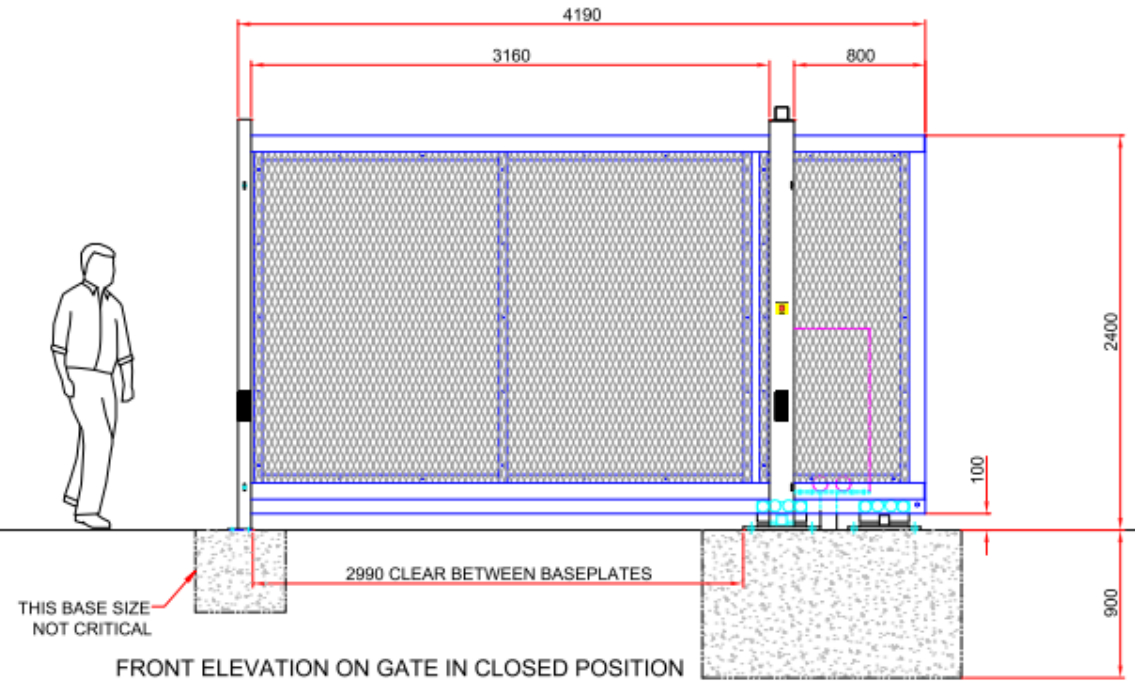

PLAN ON GATE IN CLOSED POSITION

FRONT ELEVATION ON GATE IN CLOSED POSITION

	<p>Finish Safe Slide</p>	<p>3m wide fully automatic gate, closes to left Standard base detail & ducting arrangement</p>	<p>Job No.</p>
--	-------------------------------------	--------------------------------------------------------------------------------------------------------	----------------