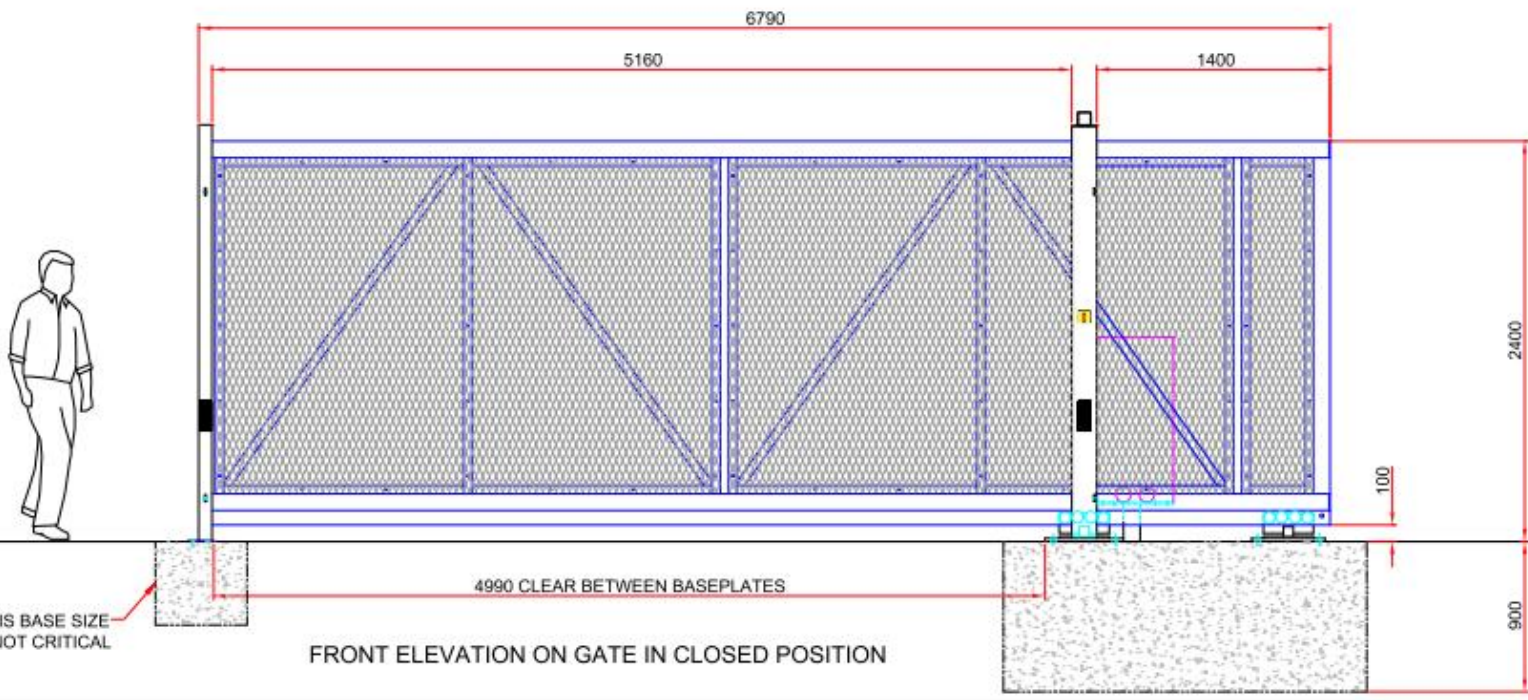

PLAN ON GATE IN CLOSED POSITION

FRONT ELEVATION ON GATE IN CLOSED POSITION

Finish
Safe Slide

5m wide fully automatic gate, closes to left
 Standard base detail & ducting arrangement

Job No.