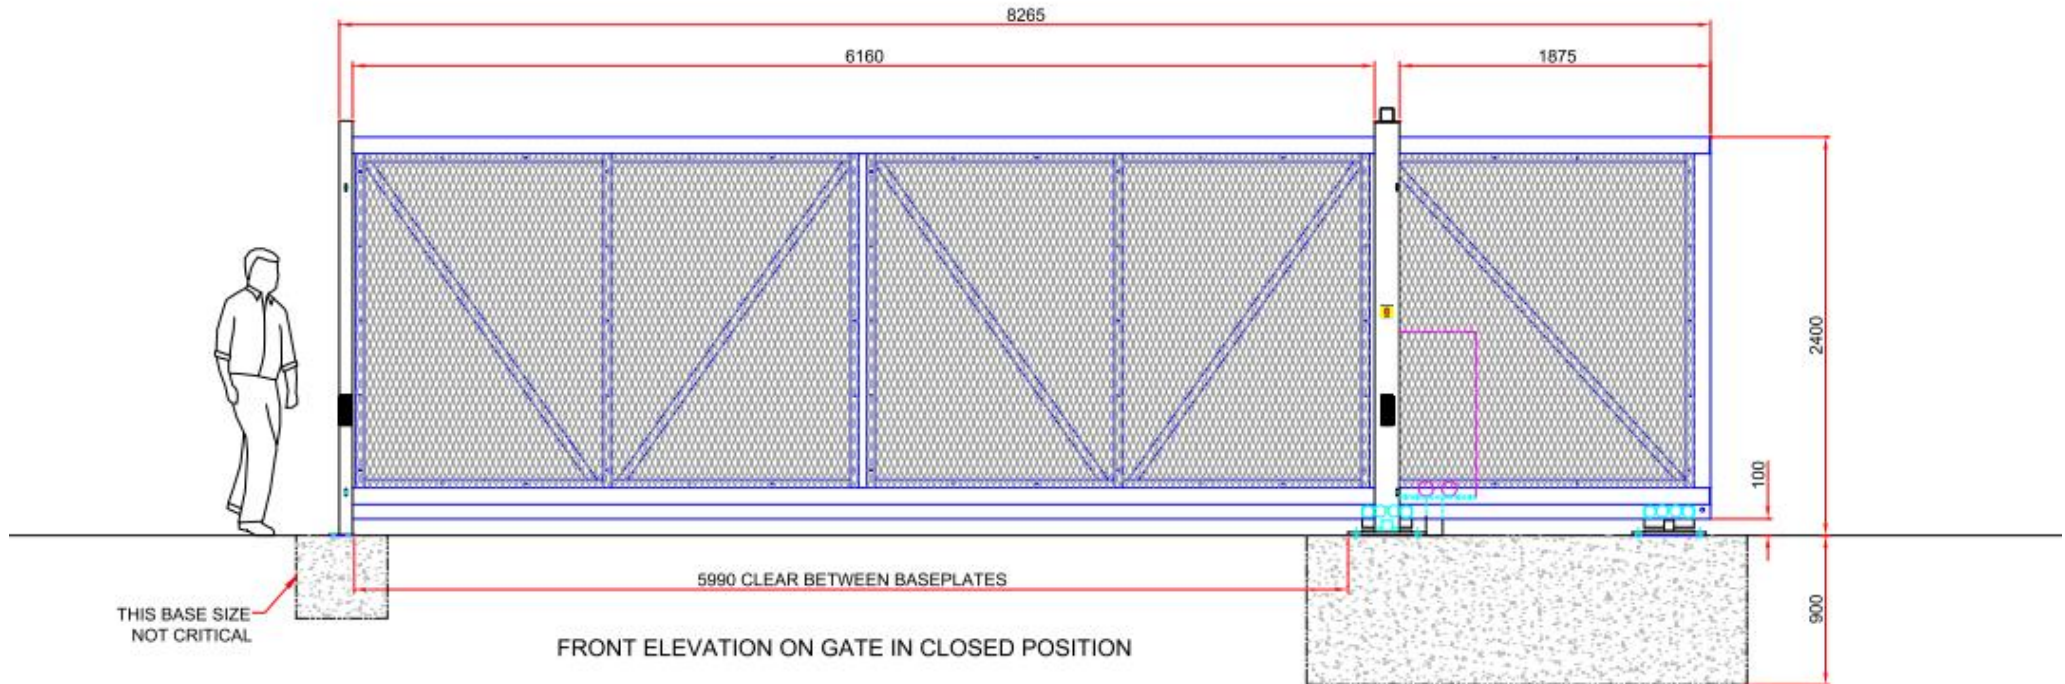

PLAN ON GATE IN CLOSED POSITION

FRONT ELEVATION ON GATE IN CLOSED POSITION

	Finish <b>SafeSlide</b>	6m wide fully automatic gate, closes to left Standard base detail & ducting arrangement	Job No.
--	----------------------------	--	---------