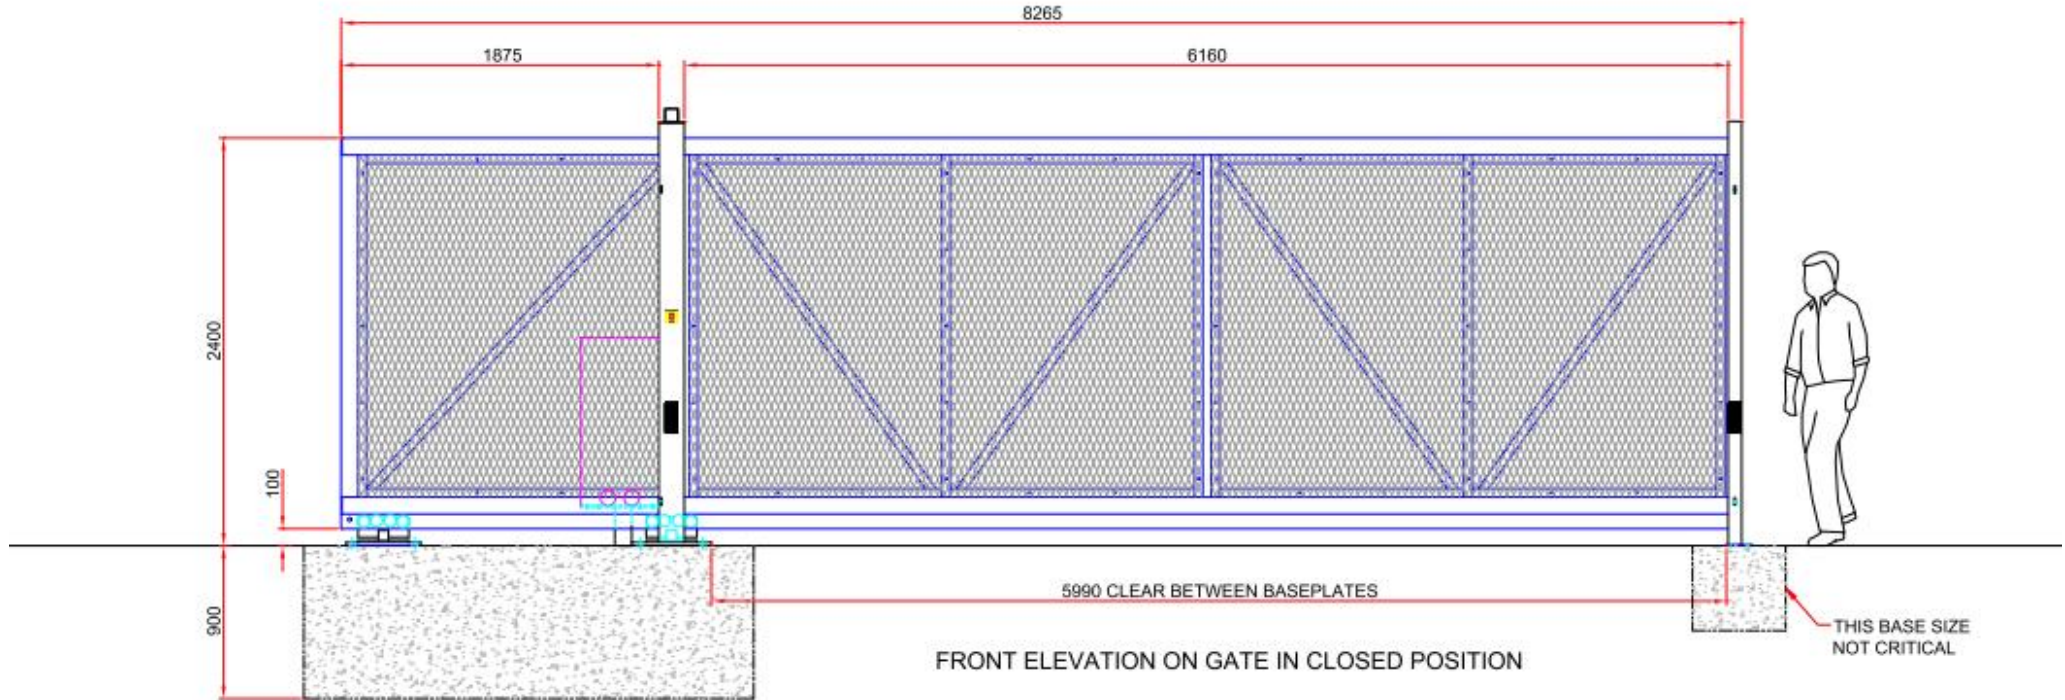

PLAN ON GATE IN CLOSED POSITION

FRONT ELEVATION ON GATE IN CLOSED POSITION

Finish
SafeSlide

6m wide fully automatic gate, closes to right
Standard base detail & ducting arrangement

Job No.